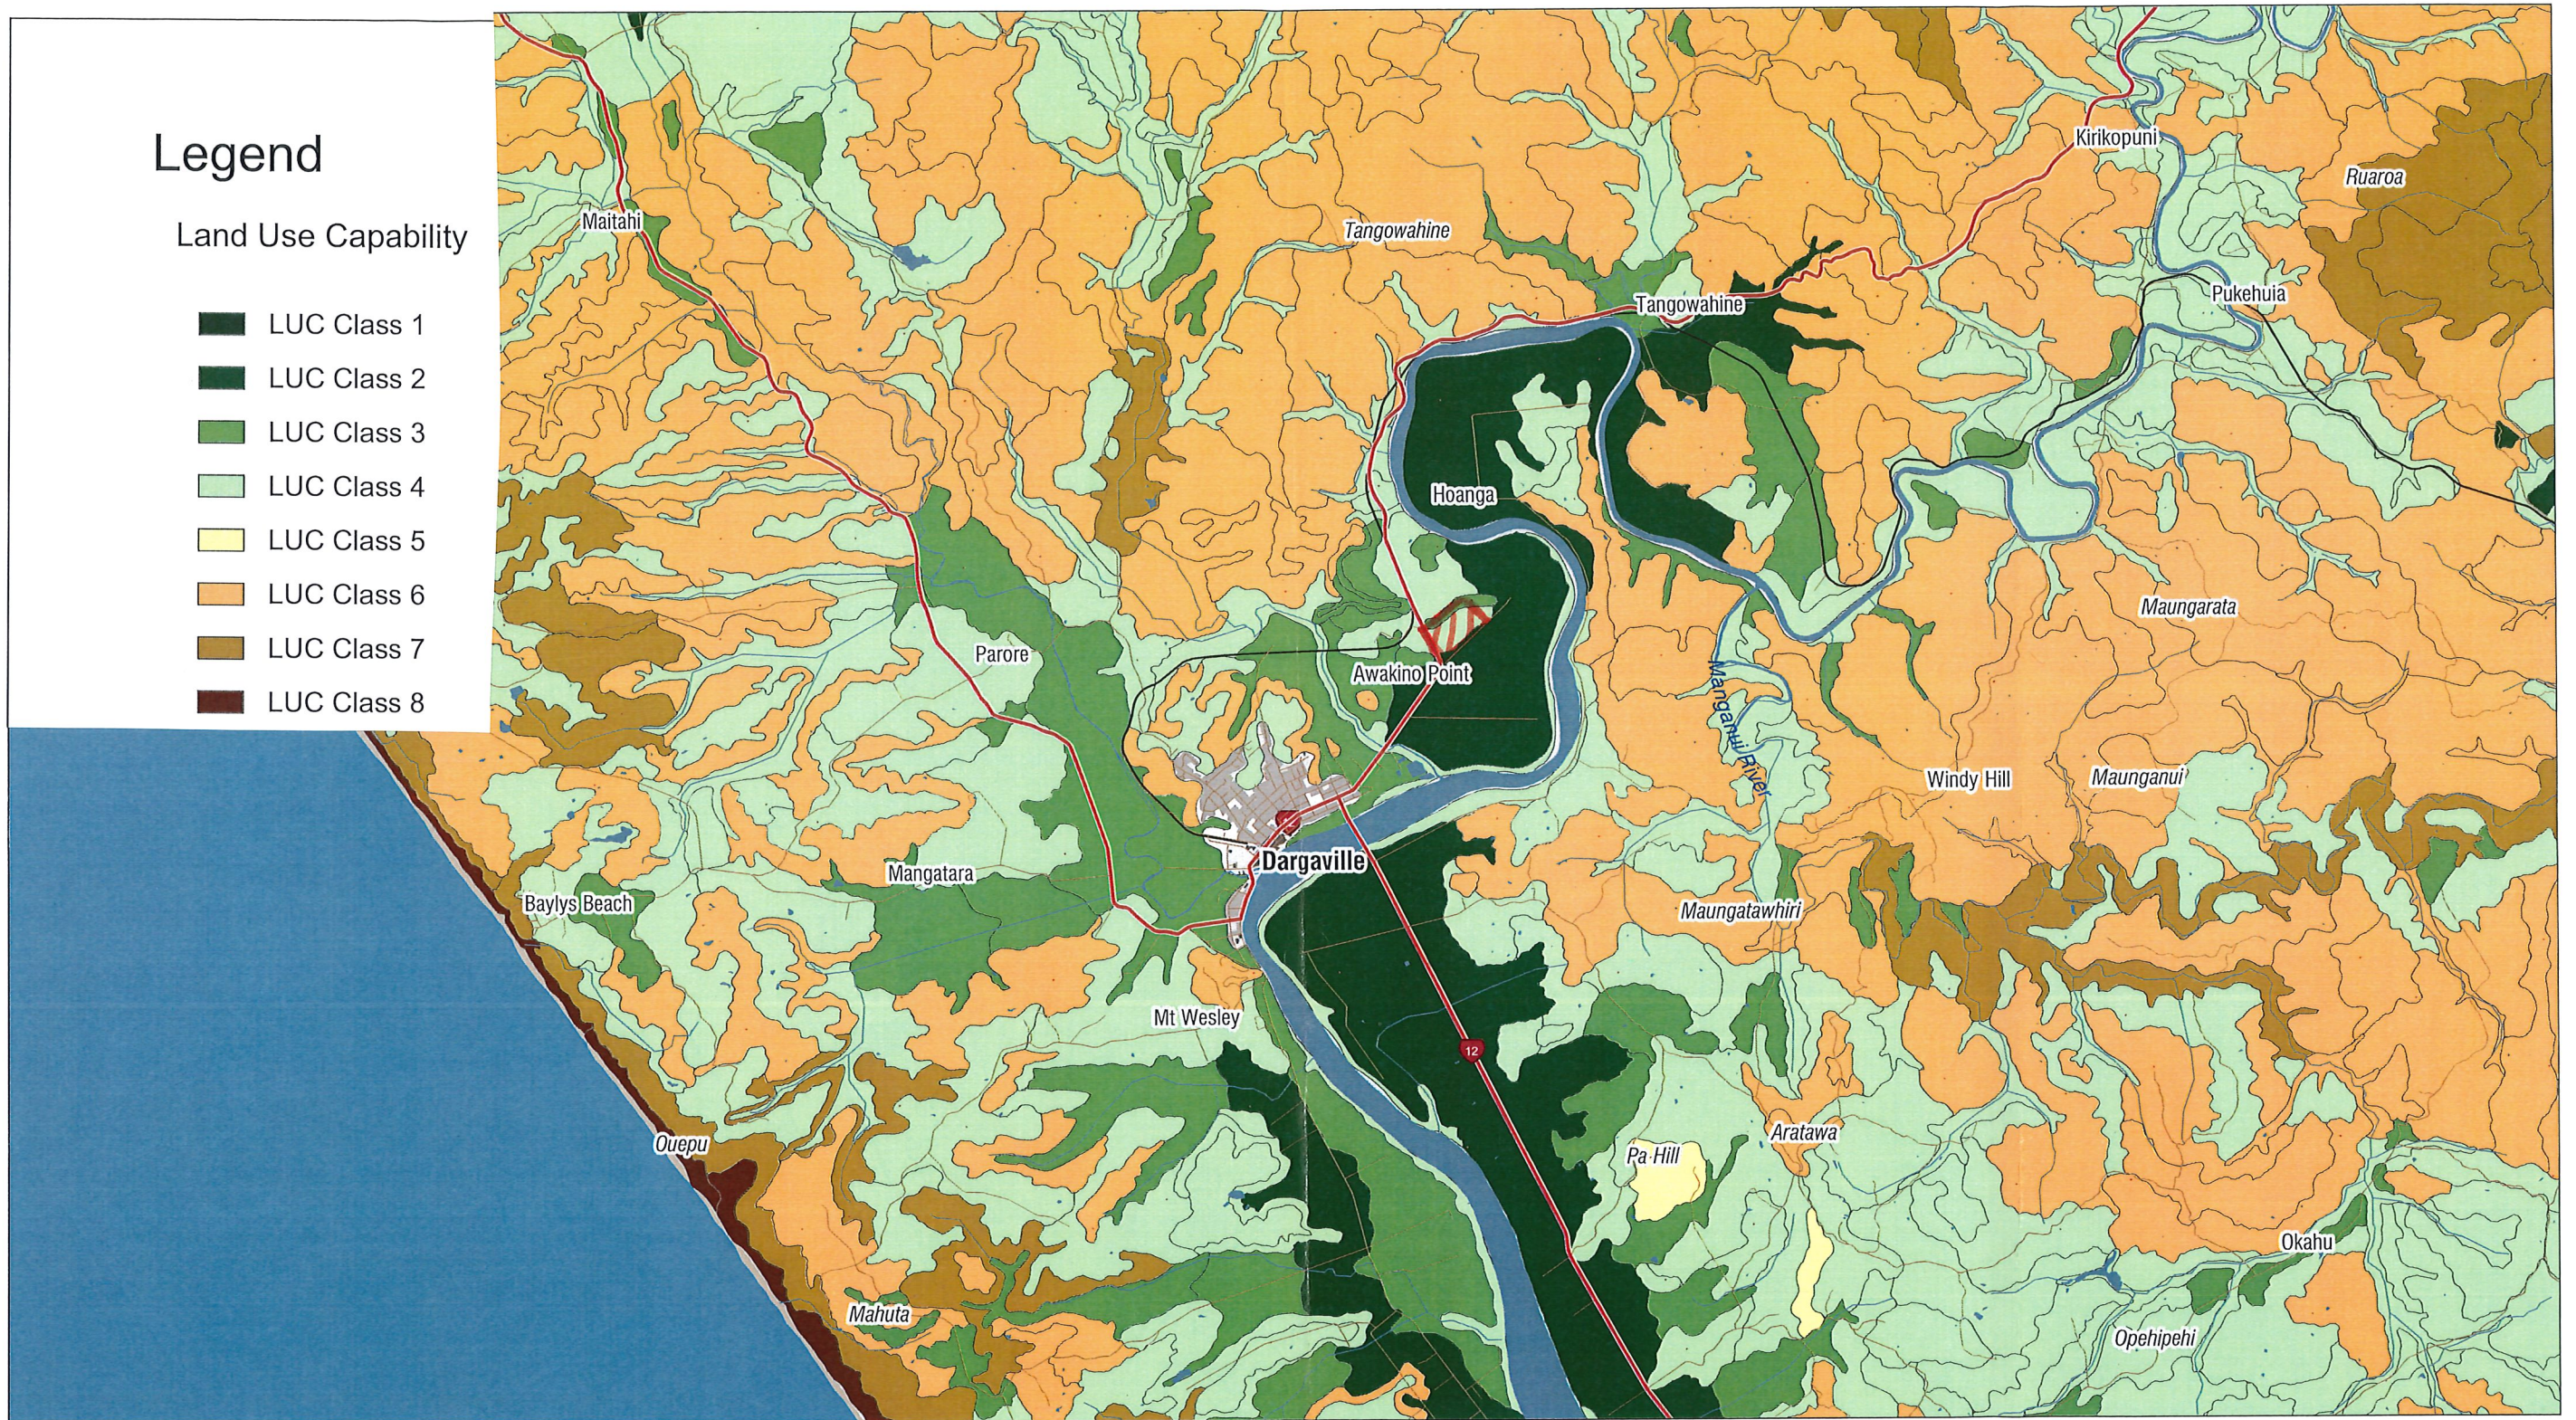

Legend

Land Use Capability

- LUC Class 1
- LUC Class 2
- LUC Class 3
- LUC Class 4
- LUC Class 5
- LUC Class 6
- LUC Class 7
- LUC Class 8

OURENVIRONMENT

© Basemap data sourced from LINZ NZTopo Database. Crown Copyright Reserved.
 © Landcare Research NZ Limited 2009-2022. CC BY 3.0 NZ License.

Scale: 1:100,000

The information depicted in this map has been derived from numerous sources. It may not be complete, correct or up to date. This map is licensed by Landcare Research on an "as is" and "as available" basis and without any warranty of any kind, either express or implied.

Scale: 1:50,000

The information depicted in this map has been derived from numerous sources. It may not be complete, correct or up to date. This map is licensed by Landcare Research on an "as is" and "as available" basis and without any warranty of any kind, either express or implied.

Scale: 1:25,000

The information depicted in this map has been derived from numerous sources. It may not be complete, correct or up to date. This map is licensed by Landcare Research on an "as is" and "as available" basis and without any warranty of any kind, either express or implied.